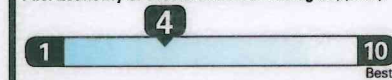

EPA DOT Fuel Economy and Environment

Gasoline Vehicle

Fuel Economy

18 MPG
combined city/hwy

15 city

25 highway

5.6 gallons per 100 miles

Mid-Size Cars range from 13 to 58 MPG. The best vehicle rates 119 MPGE.

You spend $4,750

more in fuel costs over 5 years compared to the average new vehicle.

Annual fuel Cost $3,150

Fuel Economy & Greenhouse Gas Rating (tailpipe only)

Smog Rating (tailpipe only)